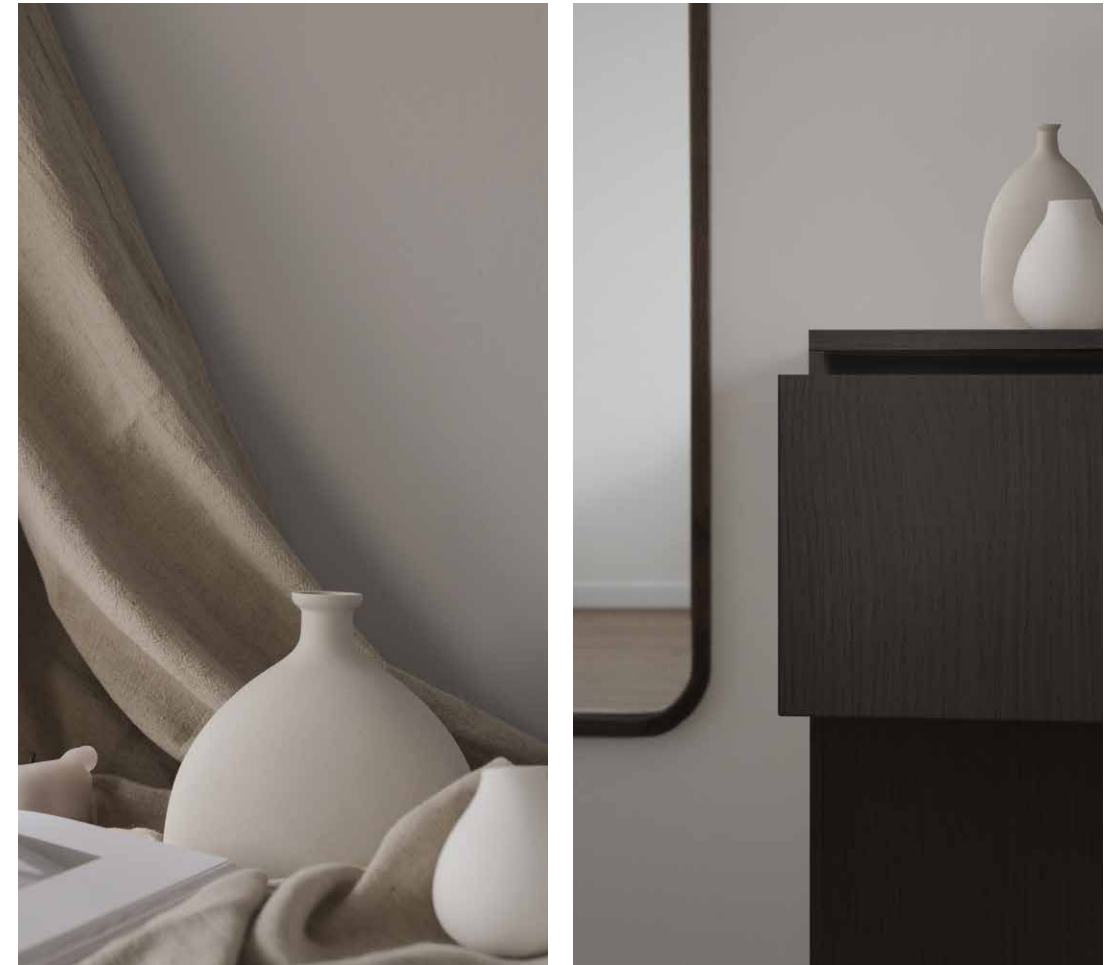

MID-CENTURY MODERN REVIVAL

Inspired by design classics of the past combined with the latest trends, BRERA is characterised by exclusive shapes, extravagant material combinations and functionally sophisticated details that give each stand-alone piece in the collection its own personality.

Inspired by design classics of the past combined with the latest trends, BRERA is characterised by exclusive shapes, extravagant material combinations and functionally sophisticated details that give each stand-alone piece in the collection its own personality.